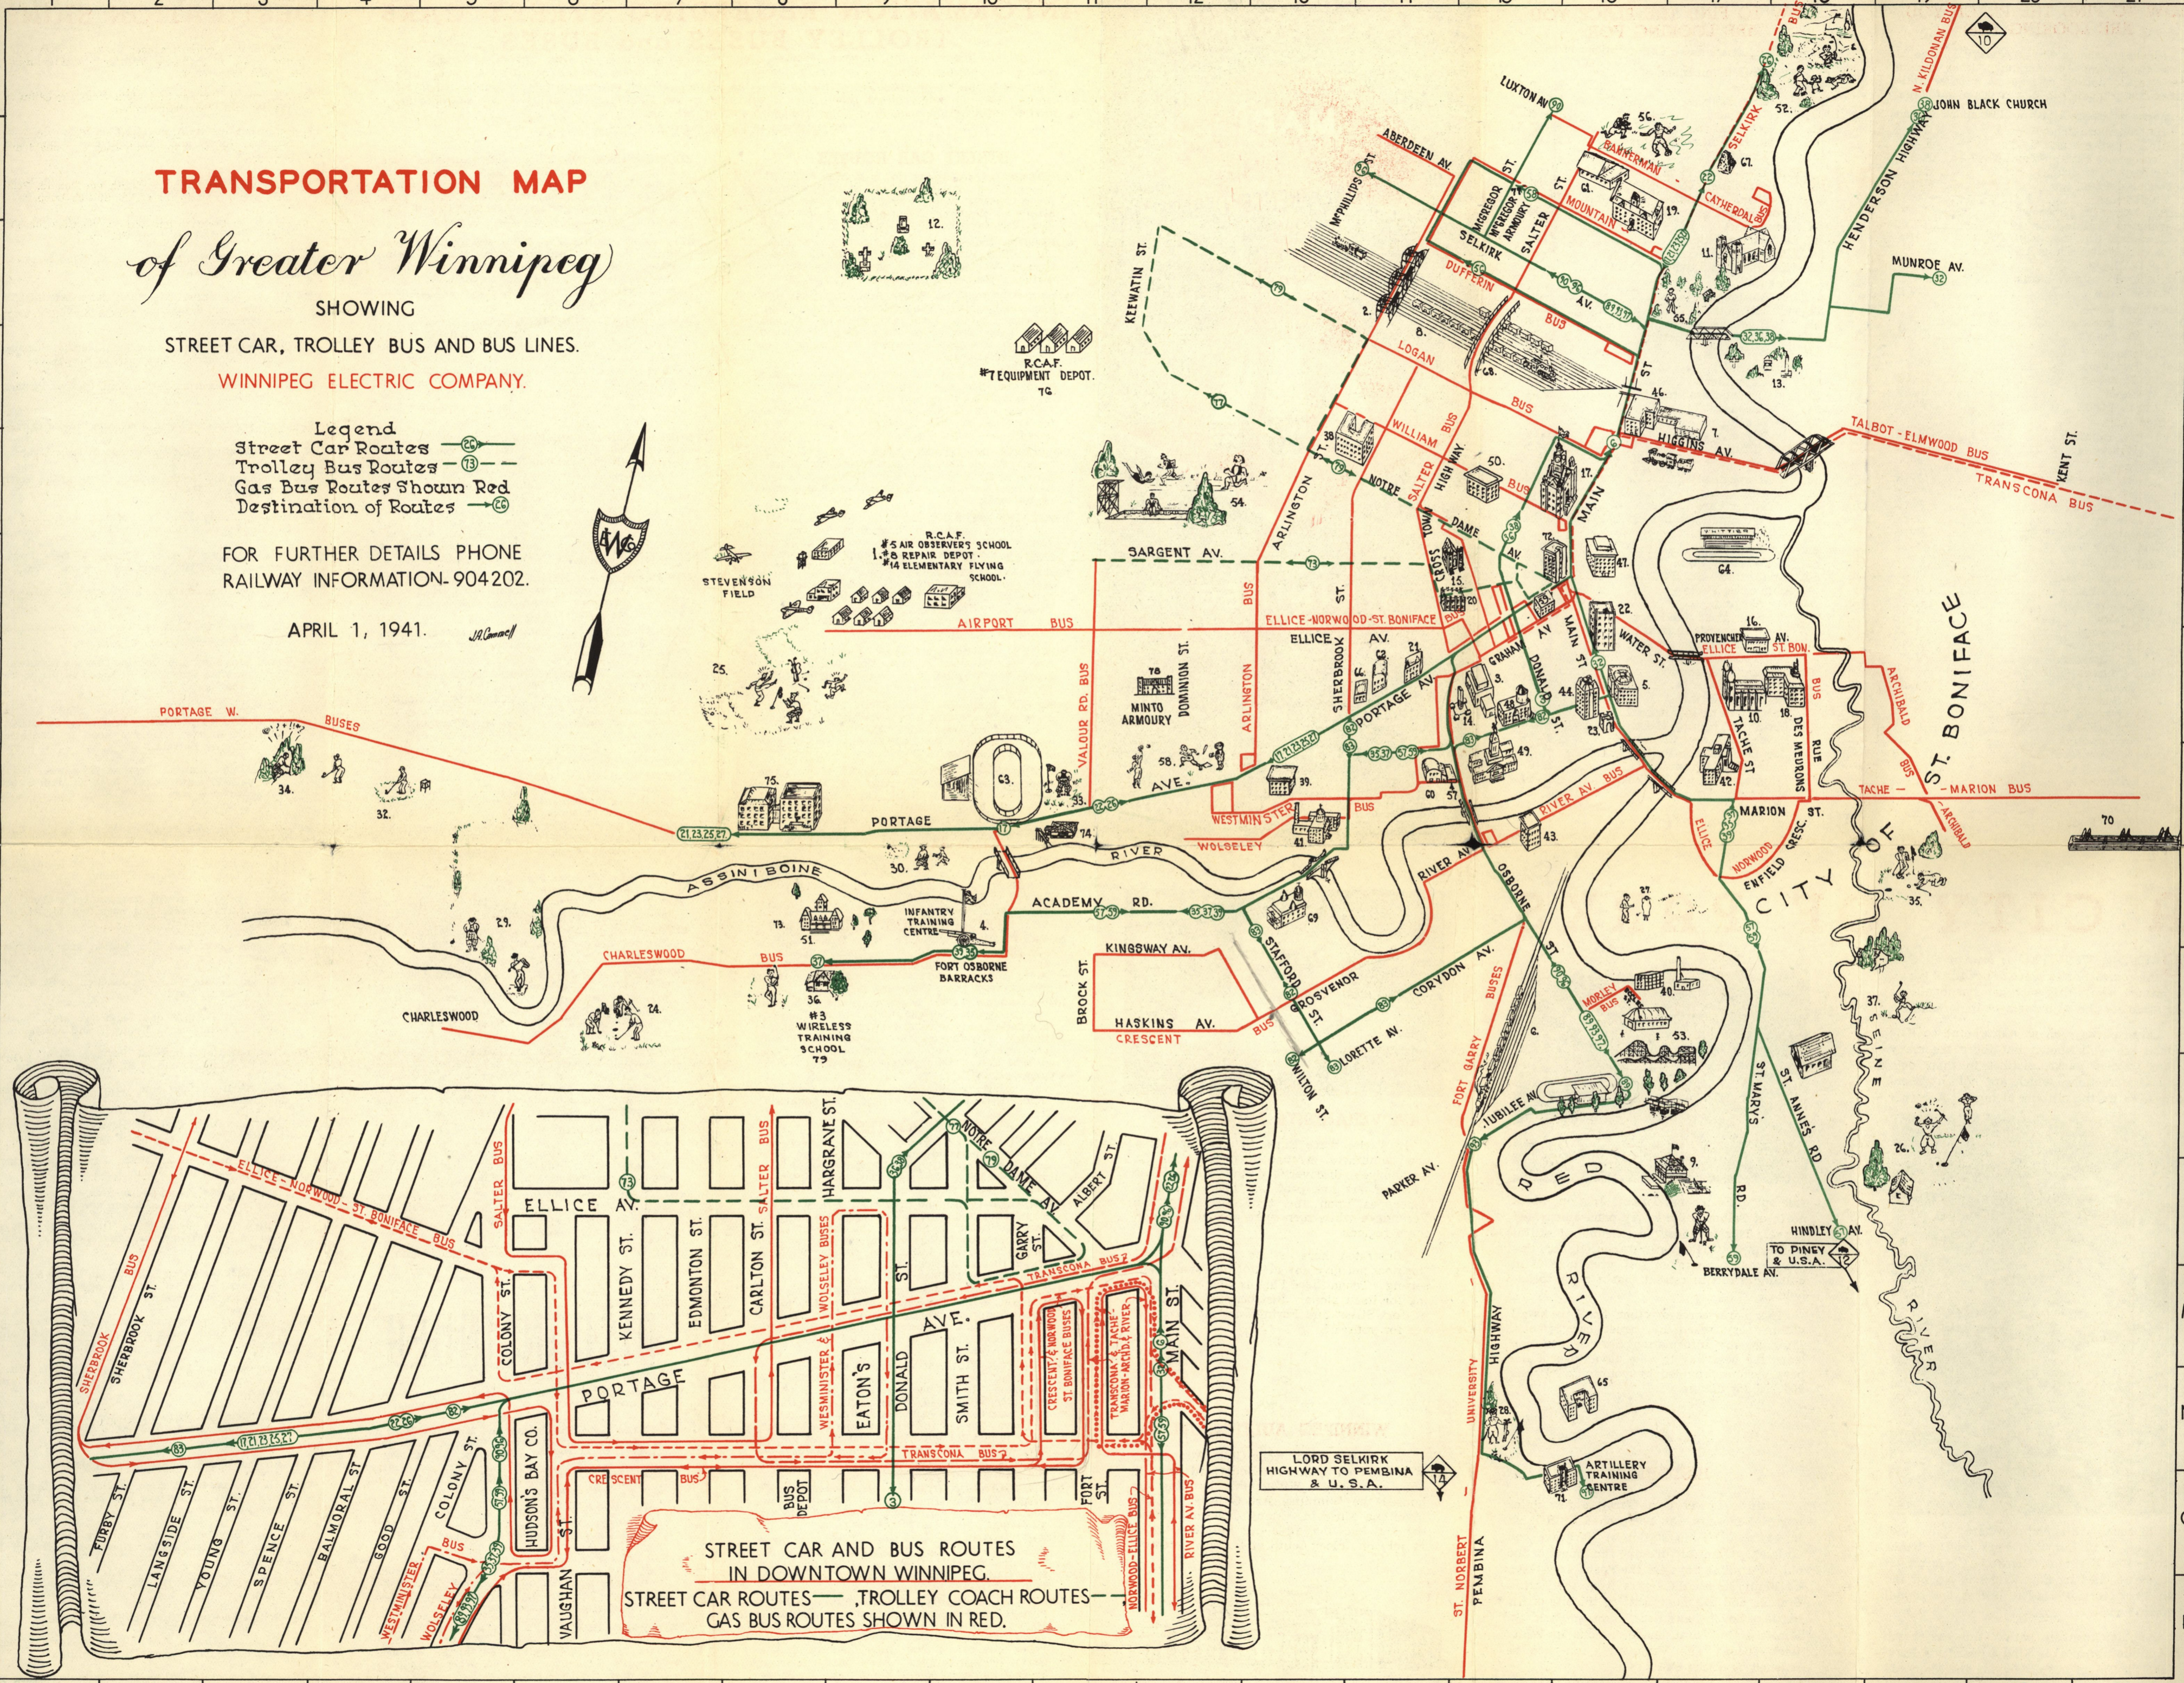

TRANSPORTATION MAP

of Greater Winnipeg

SHOWING
STREET CAR, TROLLEY BUS AND BUS LINES.

WINNIPEG ELECTRIC COMPANY.

- Legend
- Street Car Routes — (25) —
 - Trolley Bus Routes — (13) —
 - Gas Bus Routes Shown Red
 - Destination of Routes — (26) —

FOR FURTHER DETAILS PHONE
RAILWAY INFORMATION-904-202.

APRIL 1, 1941.

J.R. Connell

STREET CAR AND BUS ROUTES
IN DOWNTOWN WINNIPEG.
STREET CAR ROUTES — TROLLEY COACH ROUTES —
GAS BUS ROUTES SHOWN IN RED.

LORD SELKIRK
HIGHWAY TO PEMBINA
& U. S. A.