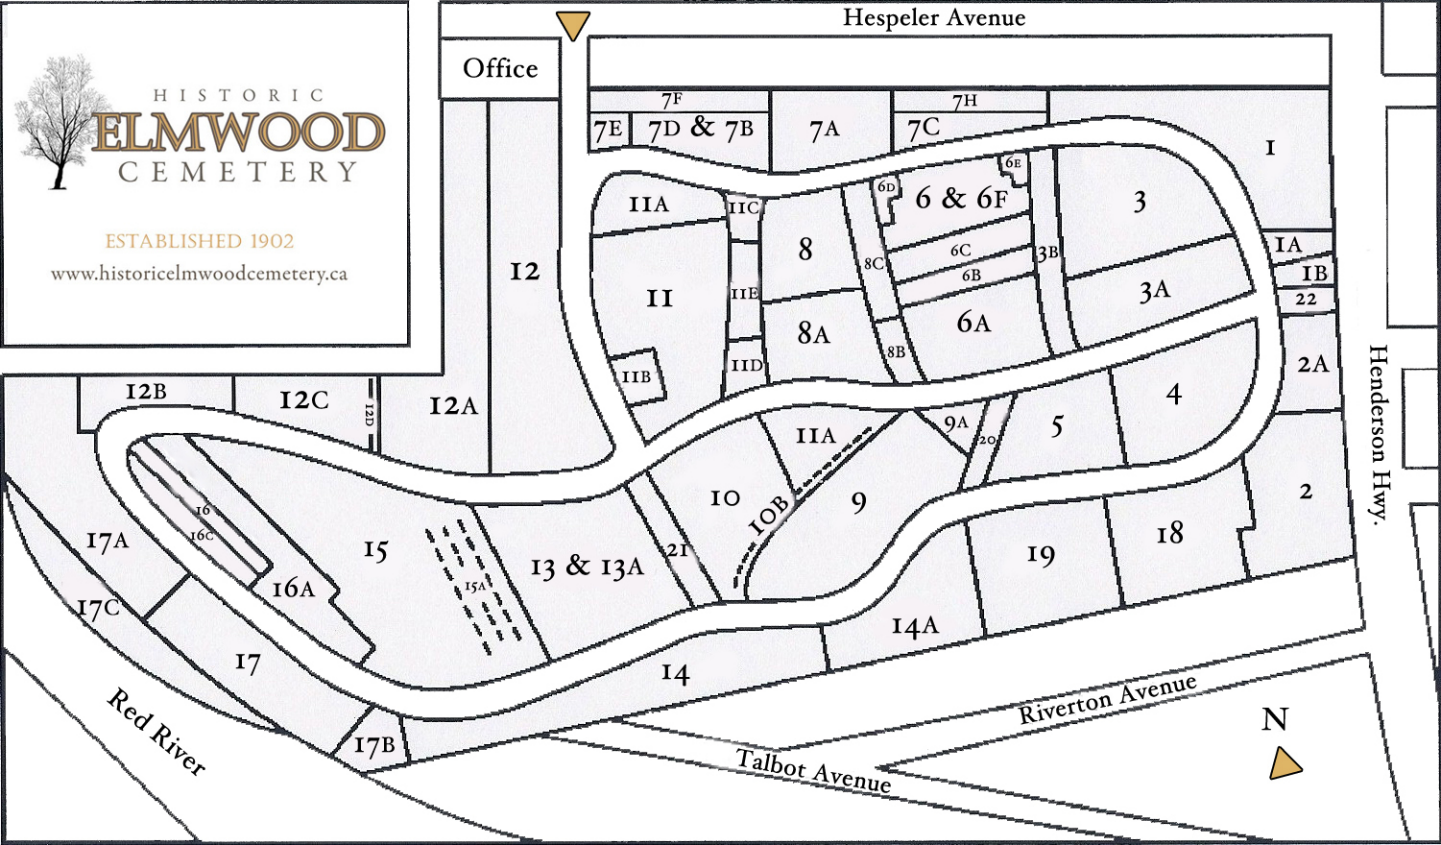

HISTORIC ELMWOOD CEMETERY

ESTABLISHED 1902

www.historicelmwoodcemetery.ca

Office

Hespeler Avenue

7^F 7^E 7^D & 7^B 7^A 7^C 7^H

IIA IIC 6 & 6^F 3
II IIIE 8 8^C 6^C 3^B IA
IIB IID 8^A 8^B 6^A 3^A IB
22

I2B I2C I2A I2D I2 II 9^A 20 5 4 2A

I7A I6 I6^C I5 I3 & I3^A 21 IO IOB 9 19 18 2

I7C I7 I7^B I4 I4^A 19 18 2

Red River

Talbot Avenue

Riverton Avenue

Henderson Hwy.