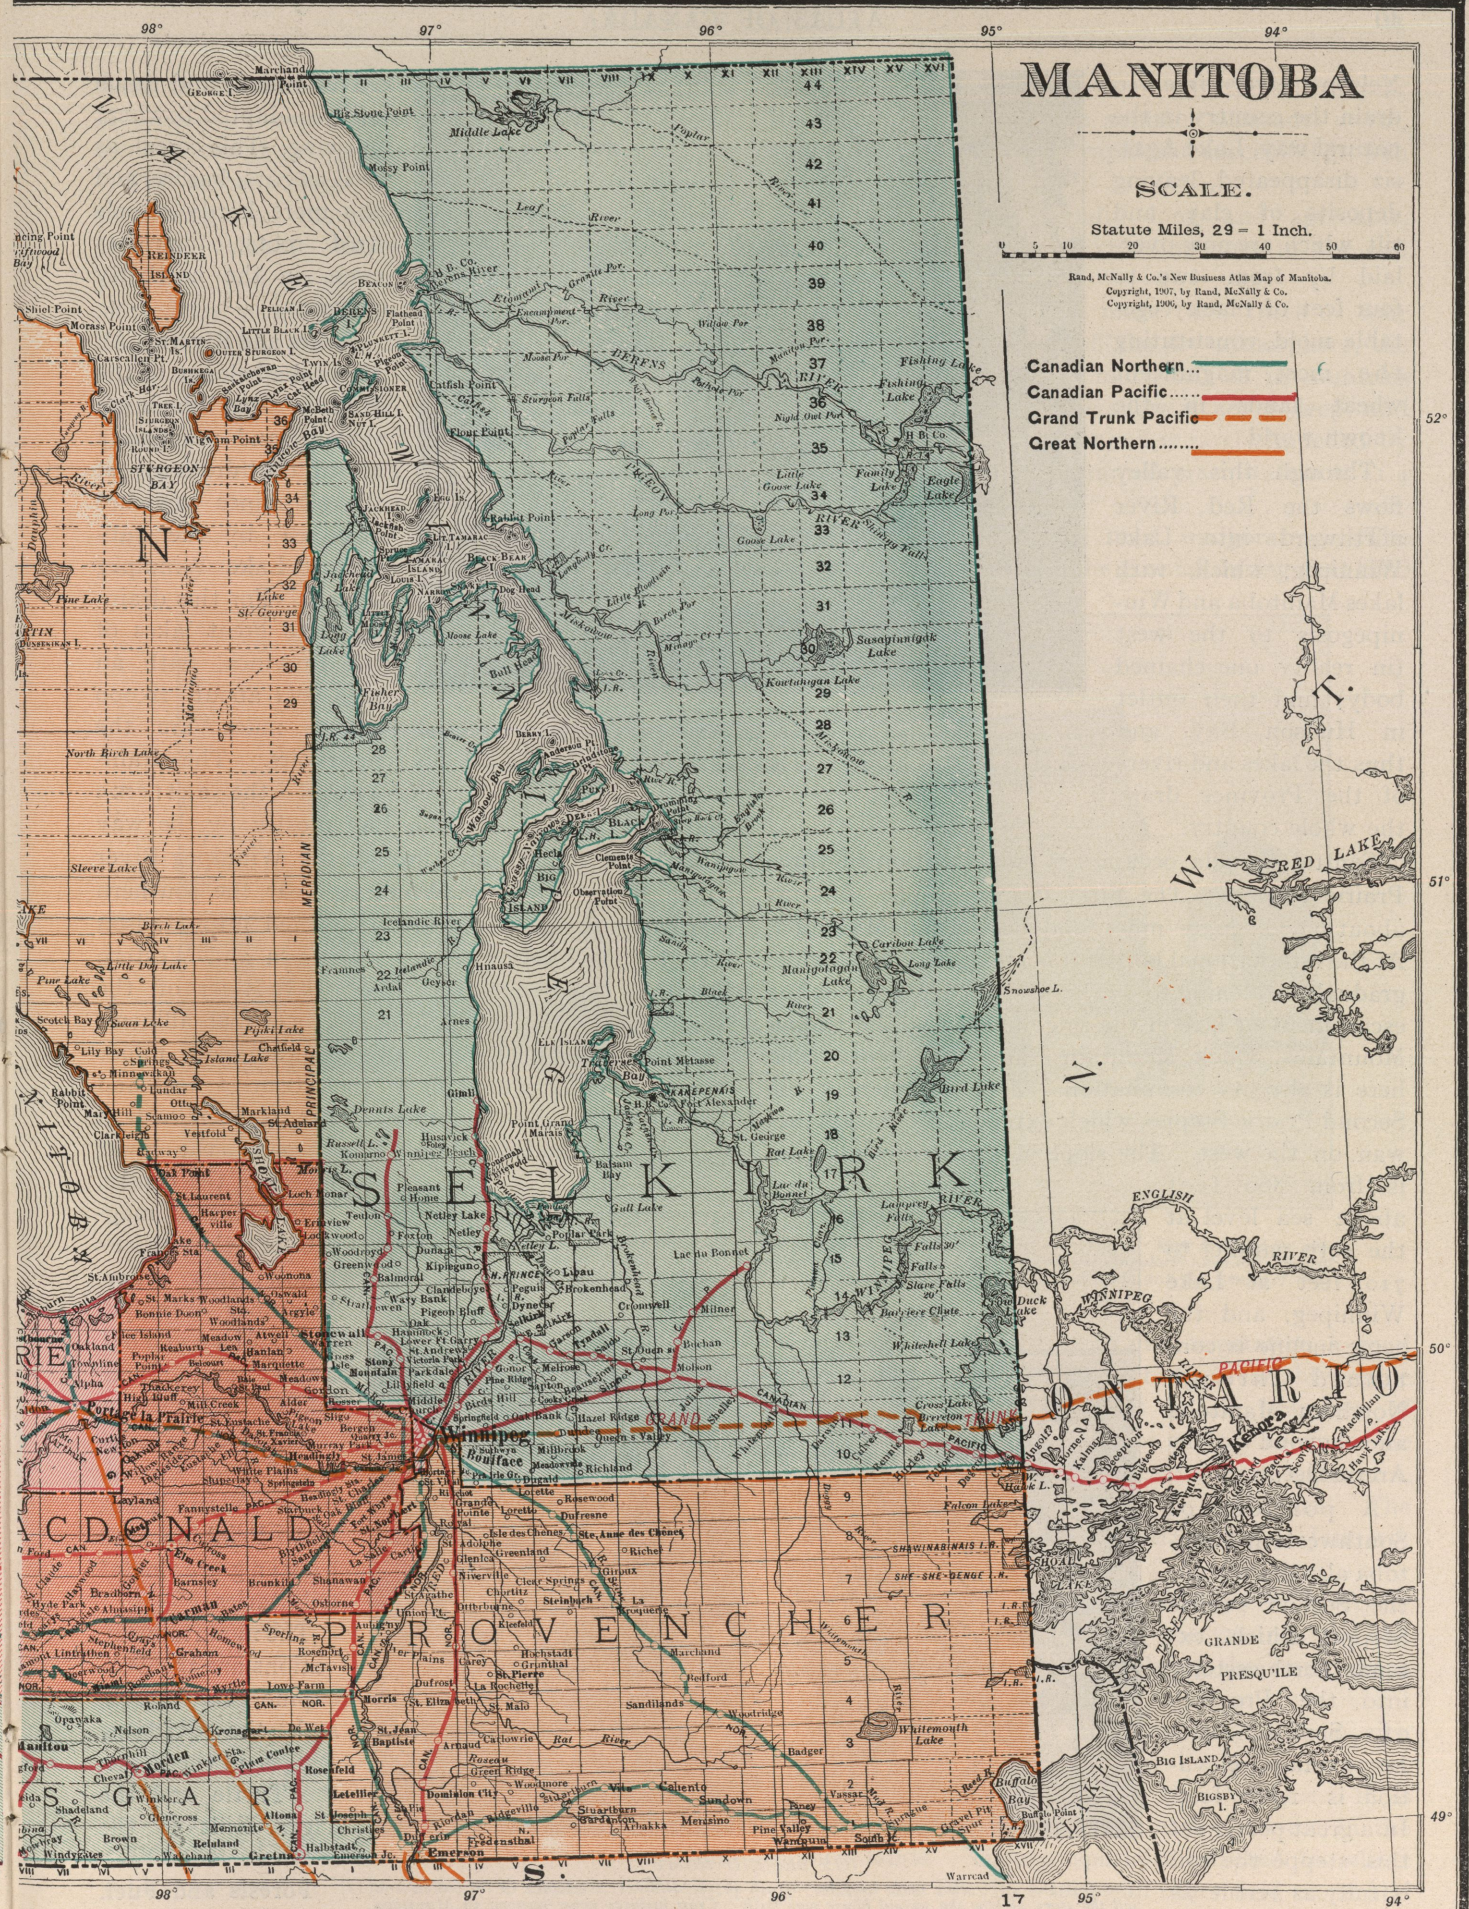

Grand Trunk Pacific Railway is complete to Portage la Prairie west to Saskatchewan boundary (about 200 miles). Dominion Electoral Divisions are shown in colours.

Dominion Electoral Divisions are shown in colours.

# MANITOBA

SCALE.

Statute Miles, 29 = 1 Inch.

Rand, McNally & Co.'s New Business Atlas Map of Manitoba.  
Copyright, 1907, by Rand, McNally & Co.  
Copyright, 1906, by Rand, McNally & Co.

- Canadian Northern.....
- Canadian Pacific.....
- Grand Trunk Pacific.....
- Great Northern.....