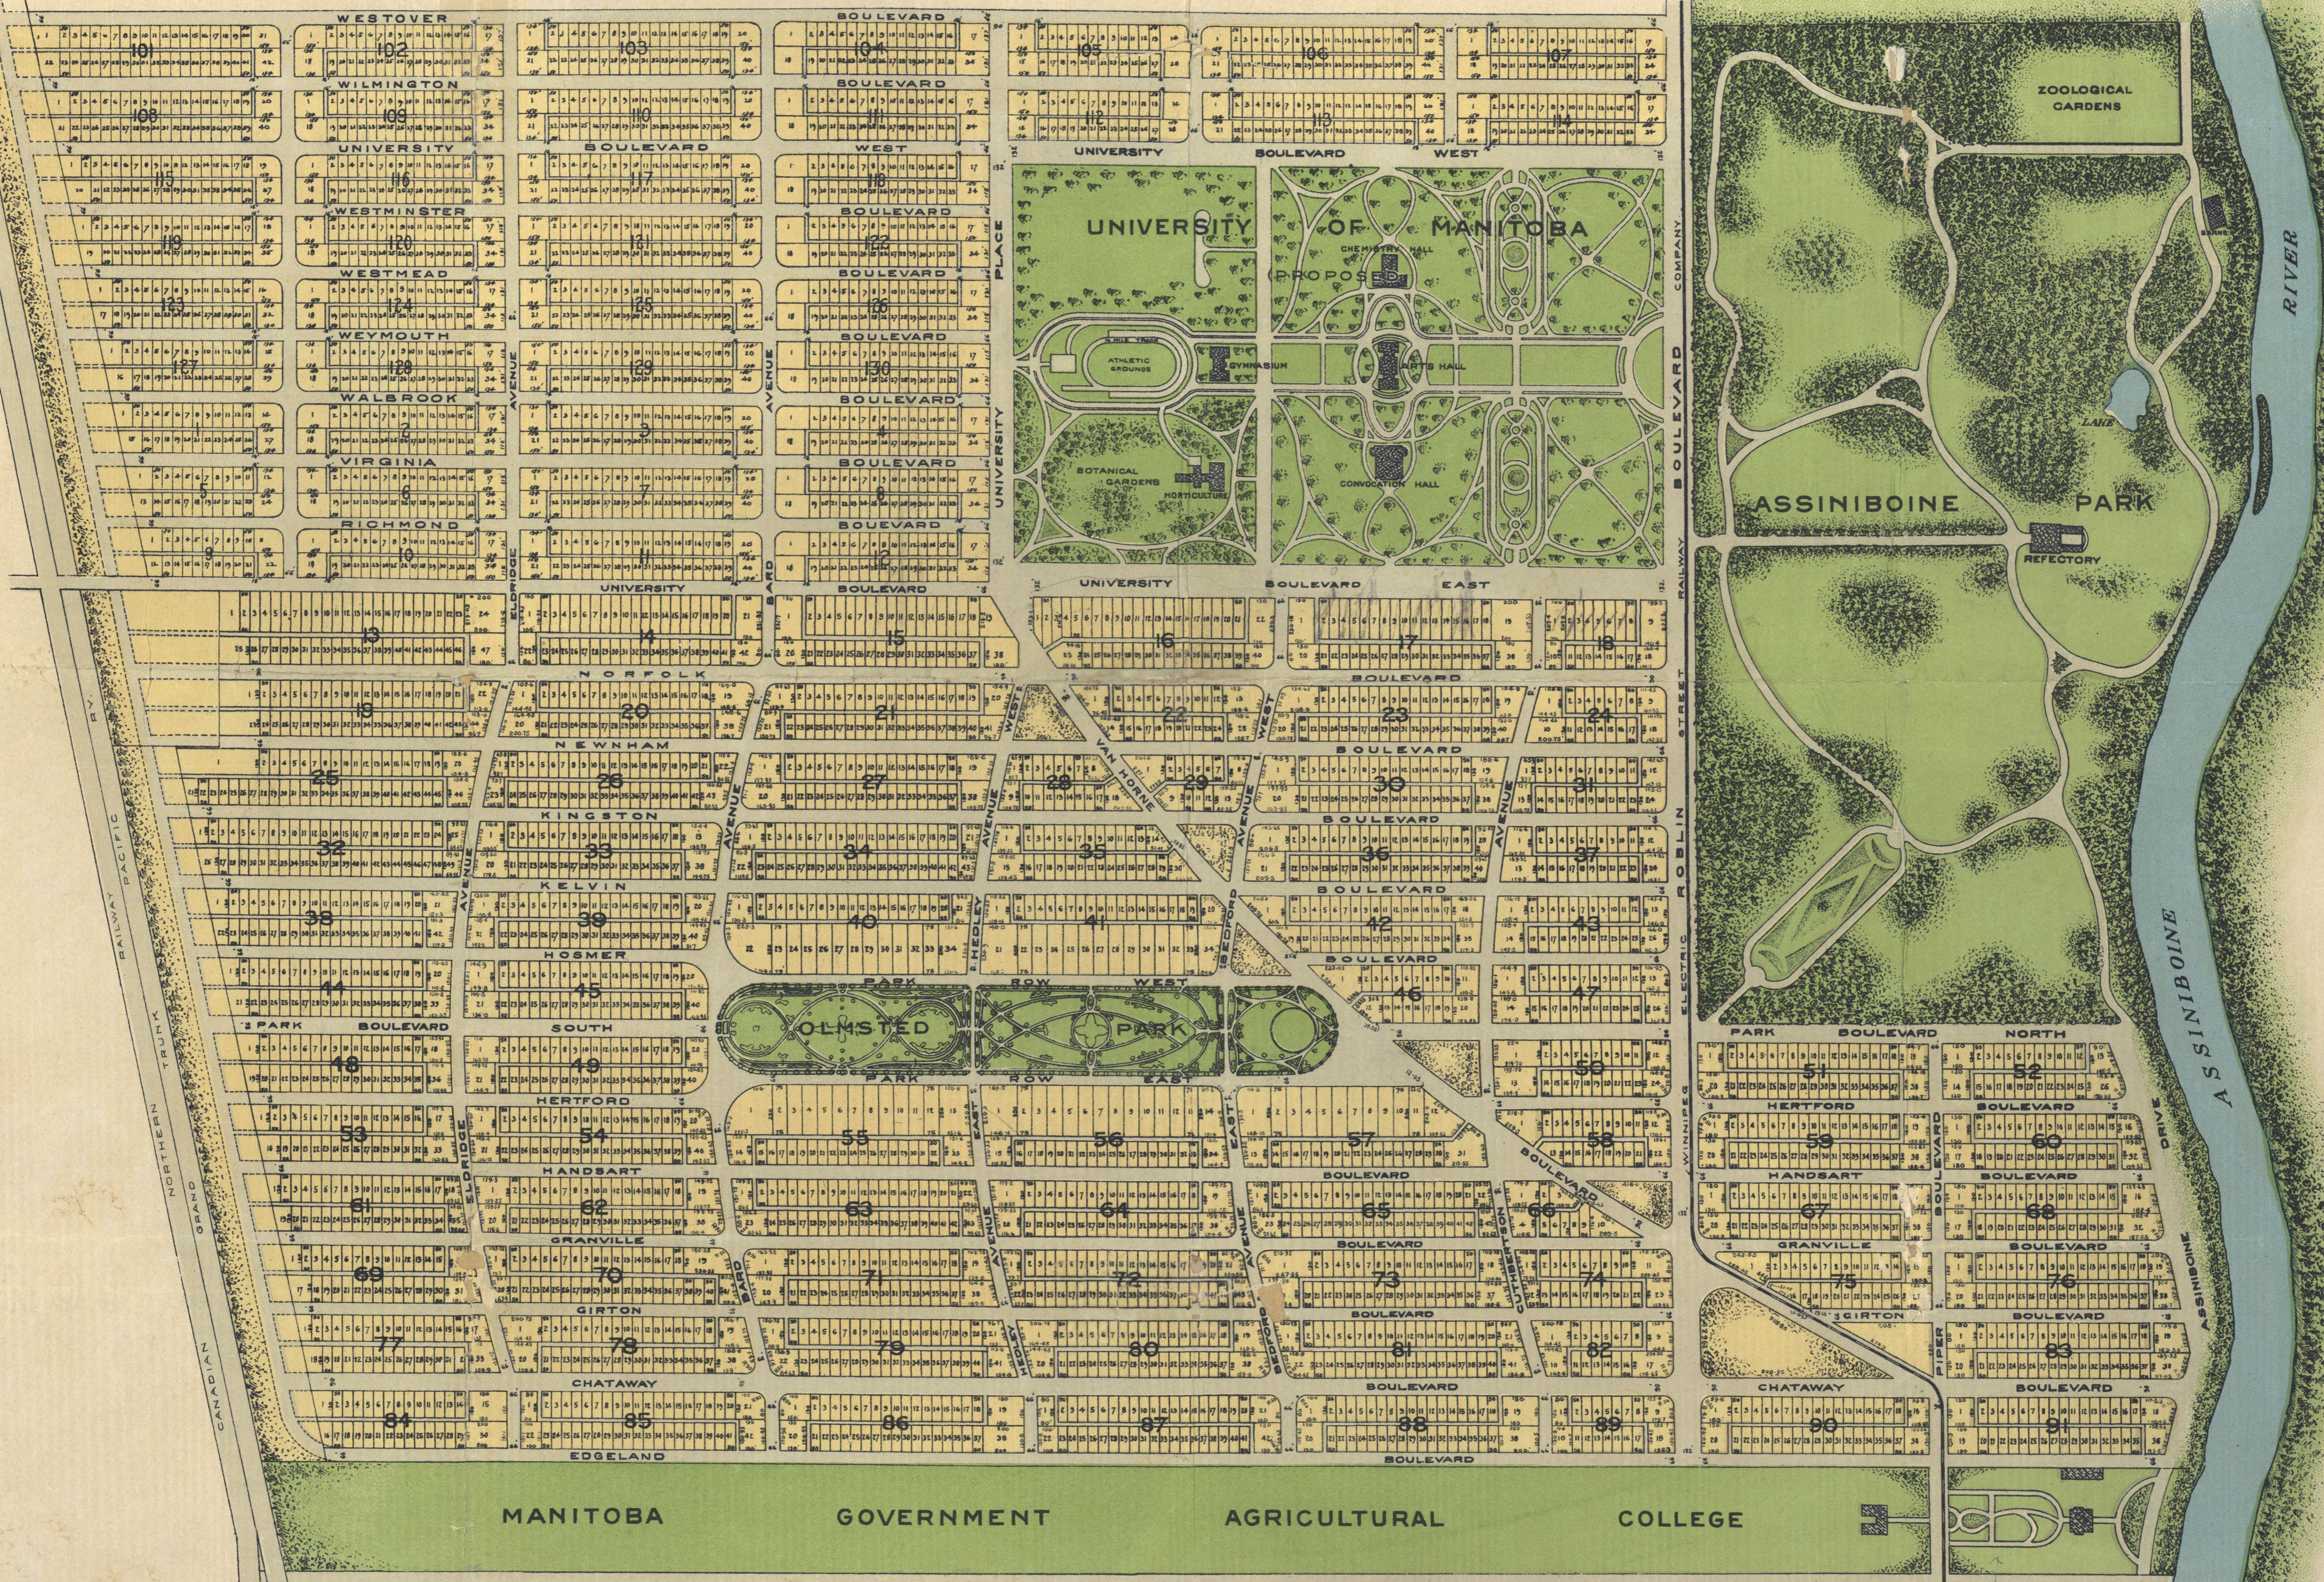

TUXEDO PARK

University Section of
The Suburb Beautiful

PART OF LOTS 5 TO 24 ST. CHARLES

SCALE 1 INCH = 500 FEET

PROPOSED PLAN

UNIVERSITY GROUNDS 160 ACRES
AREA IN ASSINIBOINE PARK 282 ACRES
" OLMSTED PARK 26 1/2 ACRES

SURVEYED BY
C.C. CHATAWAY M.L.S.
212 MCINTYRE BLOCK
WINNIPEG.

Become
Fort Osborne
Barracks