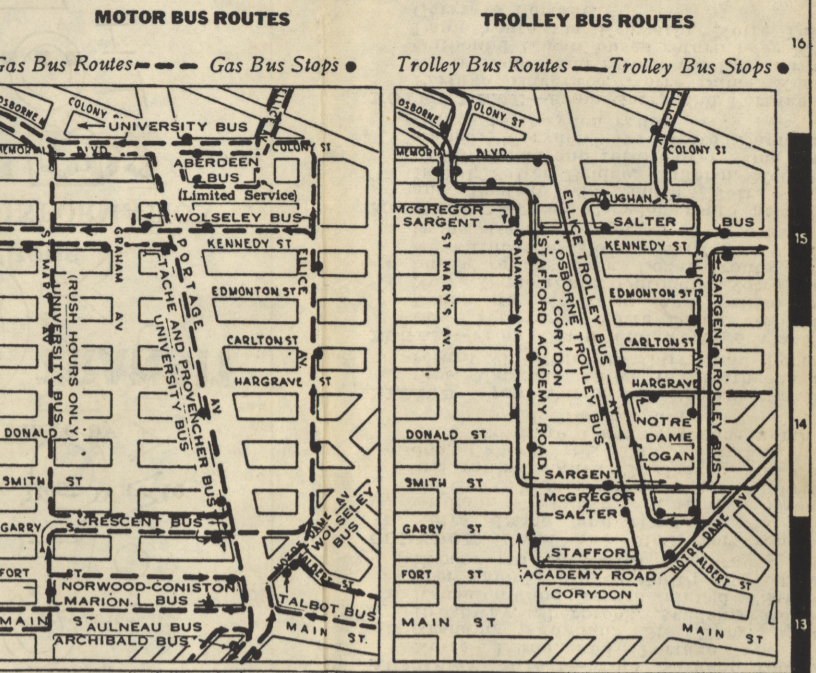

STREET CAR and BUS ROUTES in DOWNTOWN WINNIPEG

STREET CAR ROUTES

TRANSPORTATION MAP OF GREATER WINNIPEG
 Showing STREETS, STREET CAR, TROLLEY BUS and BUS LINES
WINNIPEG ELECTRIC COMPANY

For Further Details Phone Railway Information 904 202
 Subject to Change without Notice. Prepared by Chief Clerk, Railway Utility

For Detailed Schedules See Back of Map