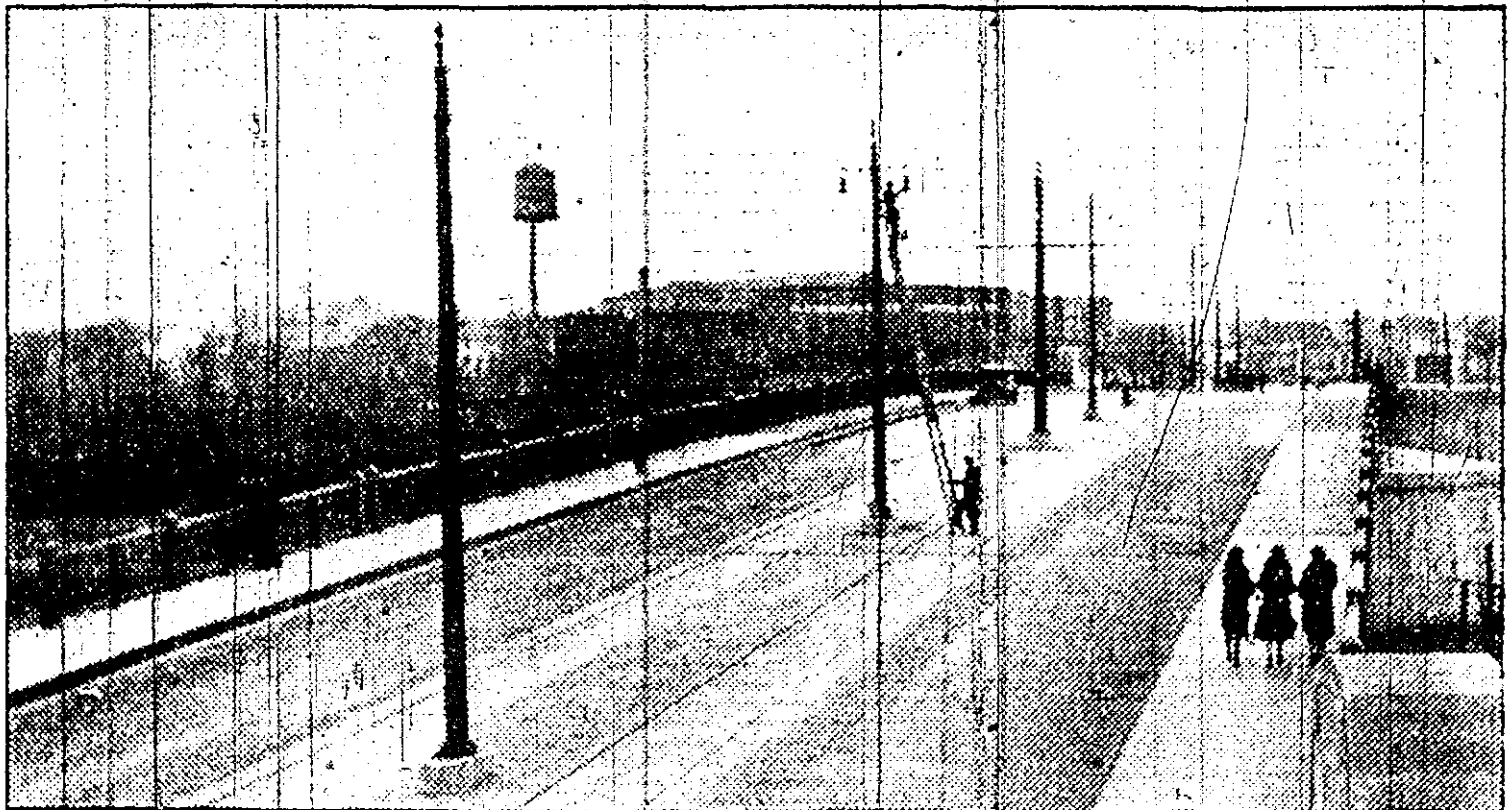

THE NEW NORWOOD BRIDGE

Two views of the new Norwood bridge, which will be formally opened for traffic Saturday afternoon, together with the new bridge over the Assiniboine river, are shown above. The upper photo shows workmen putting the finishing touches on the lighting equipment of the bridge, and the lower shows a striking side view of the structure, snapped by the Free Press cameraman from the banks of the Red river.